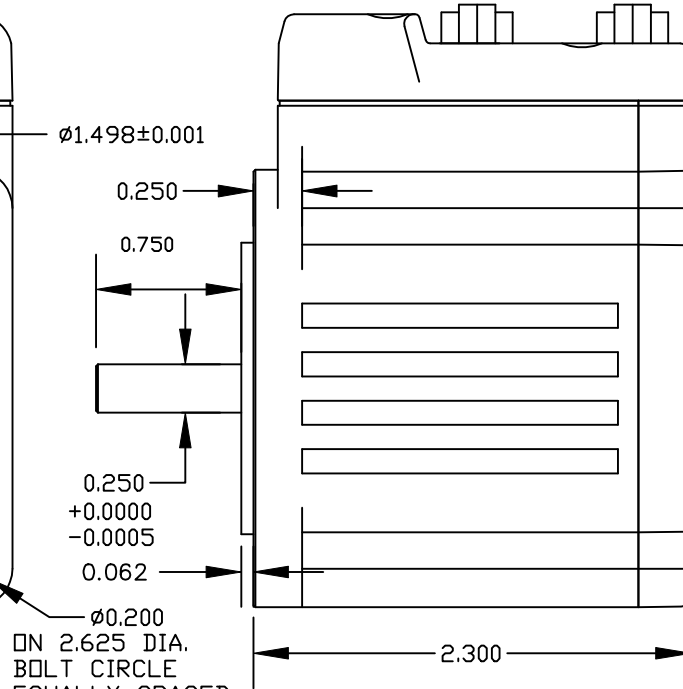

NOTE: 1 REFER TO DRAWING '2315D PINOUT' FOR CONNECTOR PINOUTS AND FUNCTION

FRONT

SIDE

REAR

TOP

**Peromatic GmbH**

Gubelstrasse 28  
CH-8050 Zürich

Fon +41-(0)43 300 60 60  
Fax +41-(0)43 300 60 79

info@peromatic.ch  
www.peromatic.ch

**Peromatic GmbH**

rue Confédération 29  
CH-2300 La Chaux-de-Fonds

Fon +41-(0)32 927 37 20  
Fax +41-(0)32 927 37 22

|   |                           |
|---|---------------------------|
| TITLE: <b>SV2315D TRUE SERVO</b>                              |                           |
| REV: 2  | MATERIAL: CAST ALUMINUM   |
| DATE: 3/1/01  | FINISH: BLACK POWDER COAT |
| TOL: X.XXXX +/- .005<br>X.XXX +/- .005<br>INCHES X.XX +/- .01 | <b>SERVIDA</b>            |
| UNLESS OTHERWISE NOTED  |                           |