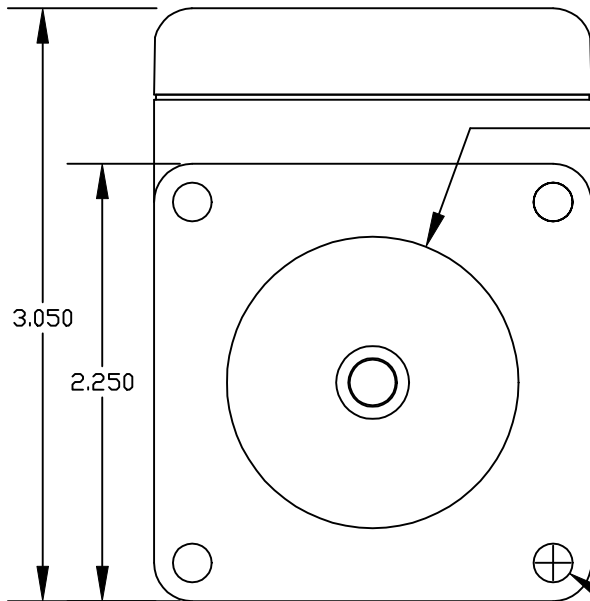

NOTE: 1 REFER TO DRAWING '2315D PINOUT' FOR CONNECTOR PINOUTS AND FUNCTION

FRONT

SIDE

REAR

TOP

**Peromatic GmbH**

Gubelstrasse 28  
CH-8050 Zürich

Fon +41-(0)43 300 60 60  
Fax +41-(0)43 300 60 79

info@peromatic.ch  
www.peromatic.ch

**Peromatic GmbH**

rue Confédération 29  
CH-2300 La Chaux-de-Fonds

Fon +41-(0)32 927 37 20  
Fax +41-(0)32 927 37 22

|   |                           |
|---|---------------------------|
| TITLE: <b>SV2315D TRUE SERVO</b>                              |                           |
| REV: 2  | MATERIAL: CAST ALUMINUM   |
| DATE: 3/1/01  | FINISH: BLACK POWDER COAT |
| TOL: X.XXXX +/- .005<br>X.XXX +/- .005<br>INCHES X.XX +/- .01 | <b>SERVIDA</b>            |
| UNLESS OTHERWISE NOTED  |                           |