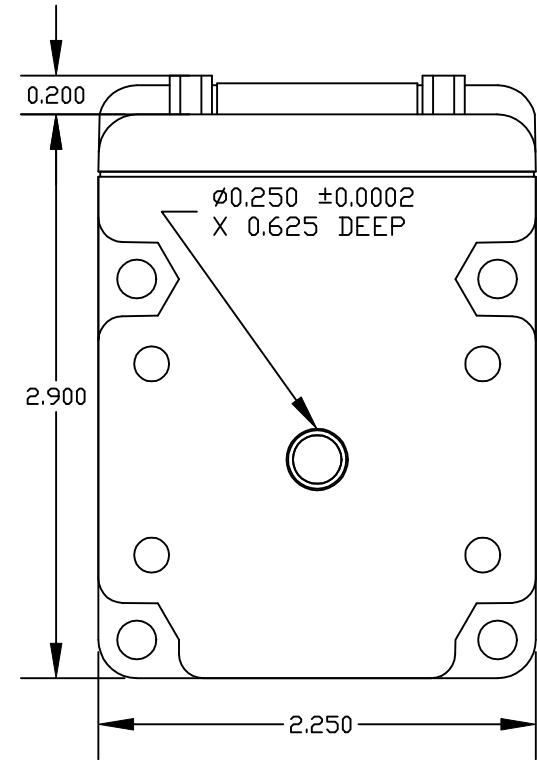

NOTE: 1 REFER TO DRAWING '2315D PINOUT' FOR CONNECTOR PINOUTS AND FUNCTION

FRONT

SIDE

REAR

TOP

**Peromatic GmbH**

Gubelstrasse 28  
CH-8050 Zürich

Fon +41-(0)43 300 60 60  
Fax +41-(0)43 300 60 79

info@peromatic.ch  
www.peromatic.ch

**Peromatic GmbH**

rue Confédération 29  
CH-2300 La Chaux-de-Fonds

Fon +41-(0)32 927 37 20  
Fax +41-(0)32 927 37 22

|   |                           |
|---|---------------------------|
| TITLE: <b>SV2315D TRUE SERVO</b>                              |                           |
| REV: 2  | MATERIAL: CAST ALUMINUM   |
| DATE: 3/1/01  | FINISH: BLACK POWDER COAT |
| TOL: X.XXXX +/- .005<br>X.XXX +/- .005<br>INCHES X.XX +/- .01 | <b>SERVIDA</b>            |
| UNLESS OTHERWISE NOTED  |                           |